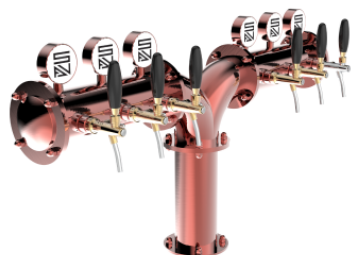

Millennium Y copper luminous

Model:

6 Ways

8 Ways

10 Ways

Product price:

€2,894.00 tax excluded

Product codes:

SV1322RASL

-- BUY NOW --

Synthetic features:

PROFESSIONAL USE INCLUDED	From 5/8" up to 10 ways Tube and recirculation, Plate Holder Light and power supply
6 WAYS DIMENSIONS	Ø 114,30 mm H 578,00 mm L 1082,00 mm
8 WAYS DIMENSIONS	Ø 114,30 mm H 578,00 mm L 1082,00 mm
10 WAYS DIMENSIONS	Ø 114,30 mm H 578,00 mm L 1578,00 mm
AVAILABLE COLORS	Galvanic and Powder Paint Ral
EXCLUDED	Faucets

Product description:

Majestic and elegant structure with a dispensing capacity of up to 10 points: the Millennium Y TOWER offers a versatile solution for multiple needs.

Made entirely of stainless steel, it is synonymous with robustness and reliability.

The "Y" shape design makes this TOWER an aesthetic and functional option, ensuring perfect beverage distribution.

The Millennium Y TOWER is ideal for venues that want to offer a wide selection of drinks and represents a stylistic and functional reference point for any environment.