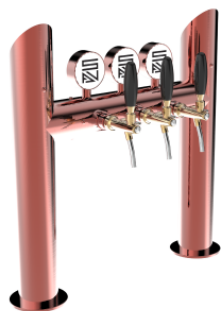

Lucky Bridge copper luminous

Model:

7 Ways

3 Ways

4 Ways

5 Ways

6 Ways

Product price:

€1,910.00 tax excluded

Product codes:

SV1214RASL

-- BUY NOW --

Synthetic features:

PROFESSIONAL USE INCLUDED	From 5/8" up to 7 ways Tube and recirculation, Plate Holder Light and power supply
3 WAYS DIMENSIONS	Ø 88,90 mm H 617,00 mm L 612,00 mm
4 WAYS DIMENSIONS	Ø 88,90 mm H 617,00 mm L 712,00 mm
5 WAYS DIMENSIONS	Ø 88,90 mm H 617,00 mm L 812,00 mm
6 WAYS DIMENSIONS	Ø 88,90 mm H 617,00 mm L 912,00 mm
7 WAYS DIMENSIONS	Ø 88,90 mm H 617,00 mm L 1012,00 mm
AVAILABLE COLORS EXCLUDED	Galvanic and Powder Paint Ral Faucets

Product description:

Explore new horizons with the professional Lucky Bridge TOWER, featuring a minimal and modern design, making it a reliable choice.

Made entirely of stainless steel, this TOWER has a 5/8" thread and is available with up to 7 taps.

Lucky Bridge perfectly suits venues looking to highlight their beer towers and offer a unique pouring experience.

Quality and elegance are the defining features of Lucky Bridge, ensuring your establishment remains unforgettable.